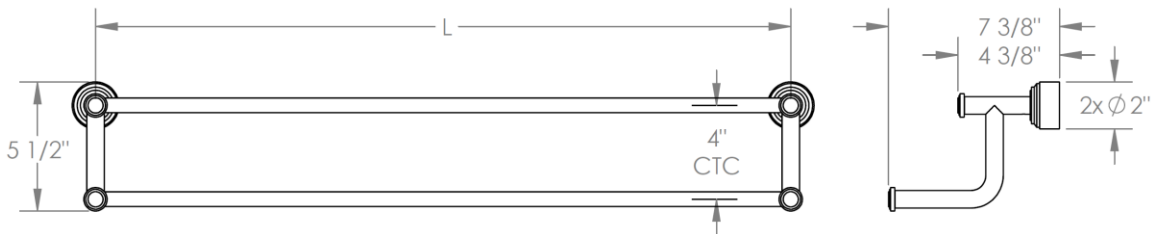

29-0.2_

Wall Mounted Double Towel Bar
Anika Collection

MODEL NO.	LENGTH L (CTC)
29-0.2	18"
29-0.2A	24"
29-0.2B	30"

WATERMARK DESIGNS 10/18/2018